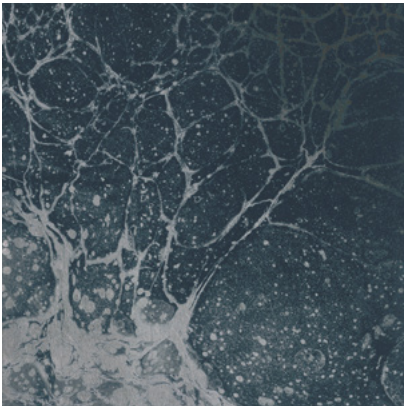

Calico

LUNARIS

Tear Sheet

Lunaris celebrates the mesmerizing qualities of the night sky.

CHAMPAGNE

FOG

MIDNIGHT

OXIDE

POLARIS

RAKU

SAPPHIRE

TIDE

Lunaris Midnight

Suitable for residential and some commercial projects

COLOR
Midnight

ITEM
1507

CONTENT
Dutch Metal Leaf

PANEL WIDTH
34" / 864 mm trimmed

PANEL HEIGHT
120" / 3048 mm standard

REPEAT
Non-repeating

STOCK
Made to order

LEAD TIME
4 weeks to print

MINIMUM
1 panel

PRICE
Available upon request