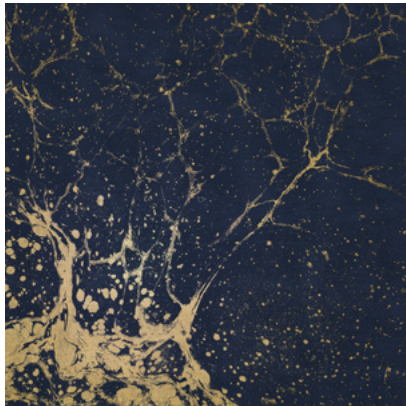

Calico

LUNARIS

Tear Sheet

Lunaris celebrates the mesmerizing qualities of the night sky.

CHAMPAGNE

FOG

MIDNIGHT

OXIDE

POLARIS

RAKU

SAPPHIRE

TIDE

Lunaris Midnight

Suitable for residential and some commercial projects

COLOR
Midnight

ITEM
1507

CONTENT
Dutch Metal Leaf

PANEL WIDTH
34" / 864 mm trimmed

PANEL HEIGHT
120" / 3048 mm standard

REPEAT
Non-repeating

STOCK
Made to order

LEAD TIME
4 weeks to print

MINIMUM
1 panel

PRICE
Available upon request