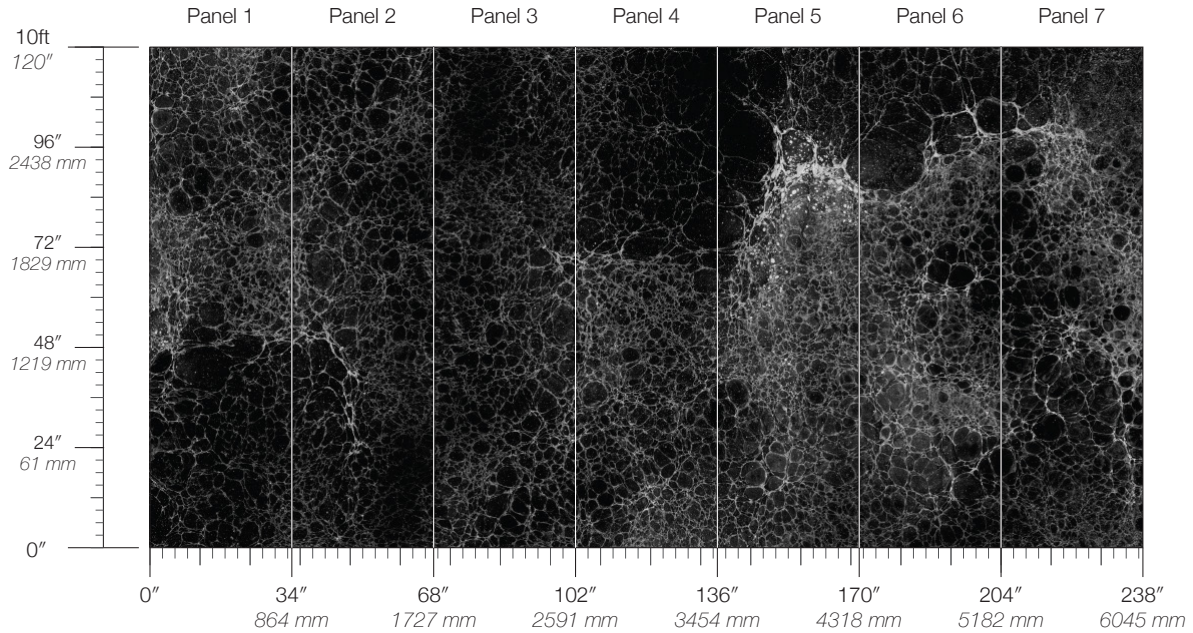

Lunaris Midnight

Suitable for residential and some commercial projects

COLOR
Midnight

ITEM
1507

CONTENT
Dutch Metal Leaf

PANEL WIDTH
34" / 864 mm trimmed

PANEL HEIGHT
120" / 3048 mm standard

REPEAT
Non-repeating

STOCK
Made to order

LEAD TIME
4 weeks to print

MINIMUM
1 panel

PRICE
Available upon request

ORIGIN
USA

DETAILS
Custom options available

MAINTENANCE
Water-based cleanser

ENVIRONMENTAL
Formaldehyde Free
Heavy Metal Free
PVC Free

SPECS
Paper-backed metal leaf
7.2 oz per square yard
244 g per linear meter
Smooth metallic surface with
hand-applied leaf

TESTING
(US) ASTM E84 Adhered Class A
(EU) EN 15102 Class D-s3 / d2

CONTACT
sales@calicowallpaper.com
+1 718 243 1705
57 Lispenard Street
New York, NY 10013 USA

DISCLAIMER
Refer to our website to
see the full mural artwork.
Reference the physical sample
for color and texture. Panel
maps represent mural
artwork only.